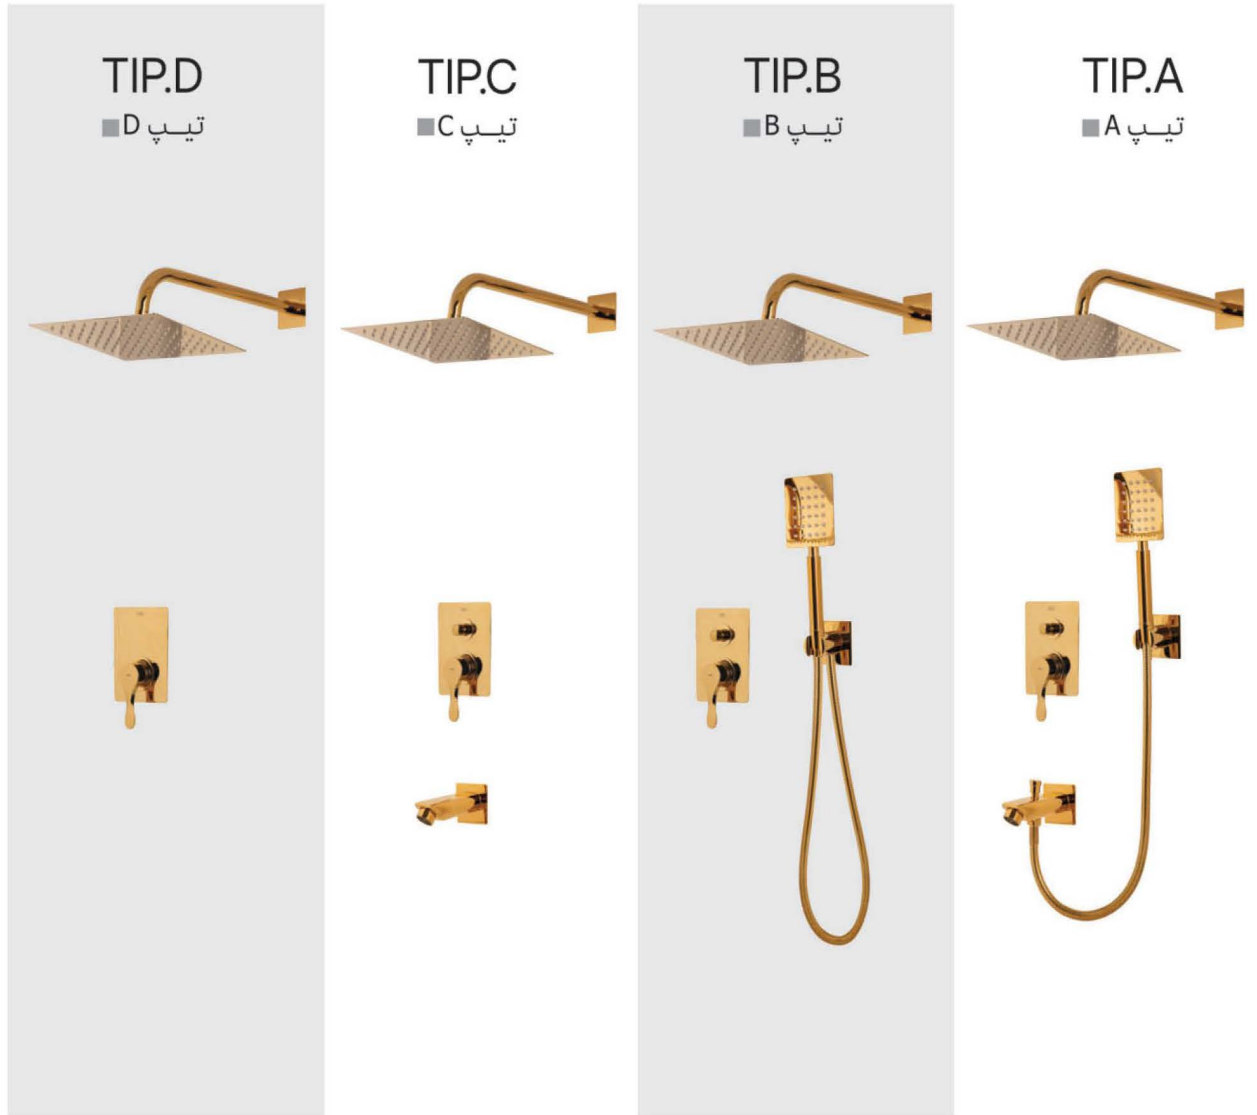

ملزومات توکار با بازویی دیواری طرح پالمر

■ Built-in Accessories with Wall Arm Palmer